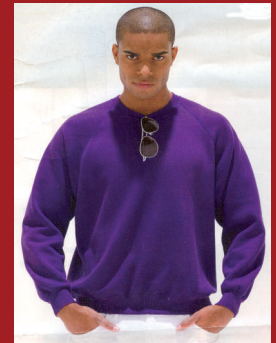

# MIDDY TRADING COMPANY LIMITED

We are now able to offer a range of Middy clothing either for collection from Brockford Station or by post. All items are embroidered with the loco motif in gold, and are available (except where stated) in black, royal blue, dark green and red. MSLR Volunteers also have the option of maroon.

Full zip outdoor fleece, with fleece cuffs, adjustable shockcord hem and 2 zipped lower pockets  
Available in child's sizes (unlined only) and XS, S, M, L, XL, and XXL

Unlined £28.00, Child's £20.00 P & P £5.00  
Lined £35.00, P & P £5.00

Sweatshirts (which are one colour despite the misleading shadow on the photo!) with raglan sleeves, twin needle stitching on neck and tubular construction for shape retention

Available in child's sizes and XS, S, M, L, XL, and XXL  
£20.00, Child's £15.00 P & P £4.00